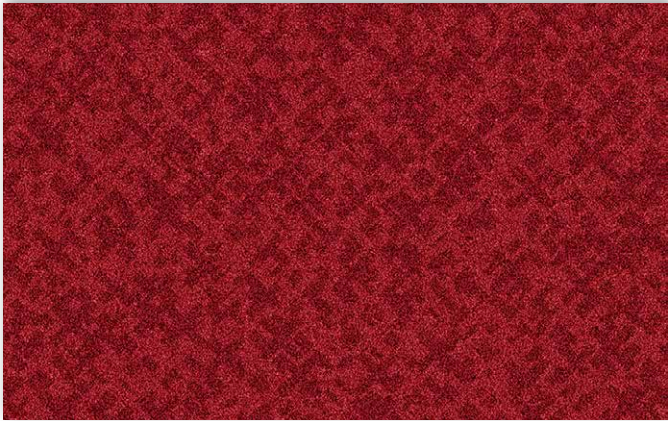

# Manhattan

29 4m

40 4m

19 4m

49 4m

79 4m

99 4m

The Associated Weavers Company reserves the right to modify the characteristics of this product while keeping the same technical properties. We strongly recommend the use of darker colours for heavy traffic areas.