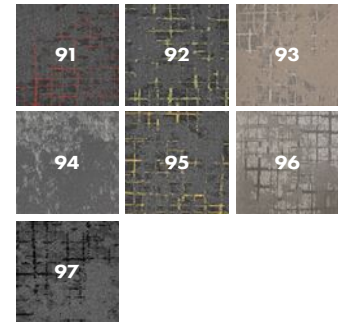

COMMERCIAL FLOORING

MACRO TILE 91 - SUNSET

MCTIBA91

PROPERTY	DESCRIPTION
Dimensions	50 x 50 cm
Backing	Bitumen
Texture	Structured loop pile
Pile composition	Solution Dyed Nylon (SDN)
Recycled Content %	
Aspect	Structured/dessin
Domestic use	
Commercial use	
Pile height (mm)	0,0
Total height	0,0
Thermal resistance (m ² C°/W)	0 m ² C°/W
Product.TOGrating	
Pieces in 1 carton	20
m ² per pack	5,00 m ²
Budget	-

AVAILABLE IN 7 COLOURS

SUITED FOR

-  **BEDROOM**
-  **HOME OFFICE**
-  **LIVING ROOM**